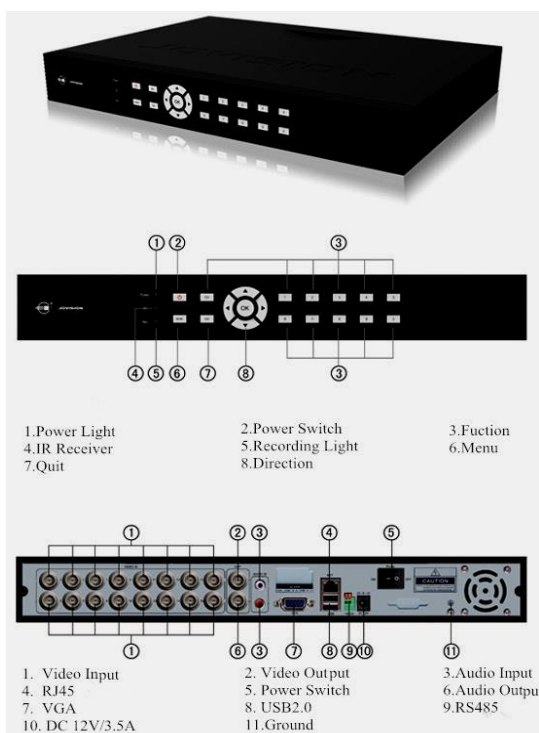

07.		Monitor- 18.5 ins. (Wide)	Samsung	7,500/-
08		Monitor- 19 ins. (square/wide)	HP	10,700/-

Our Confidential Price List. (CCTV Accessories)

SL No.	Product & Description	Unit Price
01	Camera Stand (Plastic)	250/-
02	Adapter 12 Volt DC 1A	300/-
03	BNC Jack MX	100/-
03	UTP Video Balloon/Connector	300/-
04	UTP CABLE Brand: BELDEN, Category- CAT/6, Per METER	55/-
05	Power Cable Per Goj	20/-
06	Installation Charge- Per pic-500/- (Minimum 4 pic)	2,000/-

Jovision JVS- D7216-S1series DVR is self-developed cost-effective network DVR, which supports Cloud SEE, second remote connection, one key to remote connect and network plug and play; adapts dual-stream, H.264 compression and embedded Linux real-time O/S; HDMI output; integrates video capture, compression, storage, display, network transmission, remote management/PTZ, motion detection, external alarm input and other practical functions; and it realizes main board 24-hour standby, reasonable and efficient energy use.

74/B/1, RH Home Center (14th Floor) Farmgate, Green Road, Dhaka-1215.

Cell: +88 01717 666 363, +88 01670 25 68 34

Web: www.allbrandvision.com. E-mail: allbrandvision@gmail.com, info@allbrandvision.com